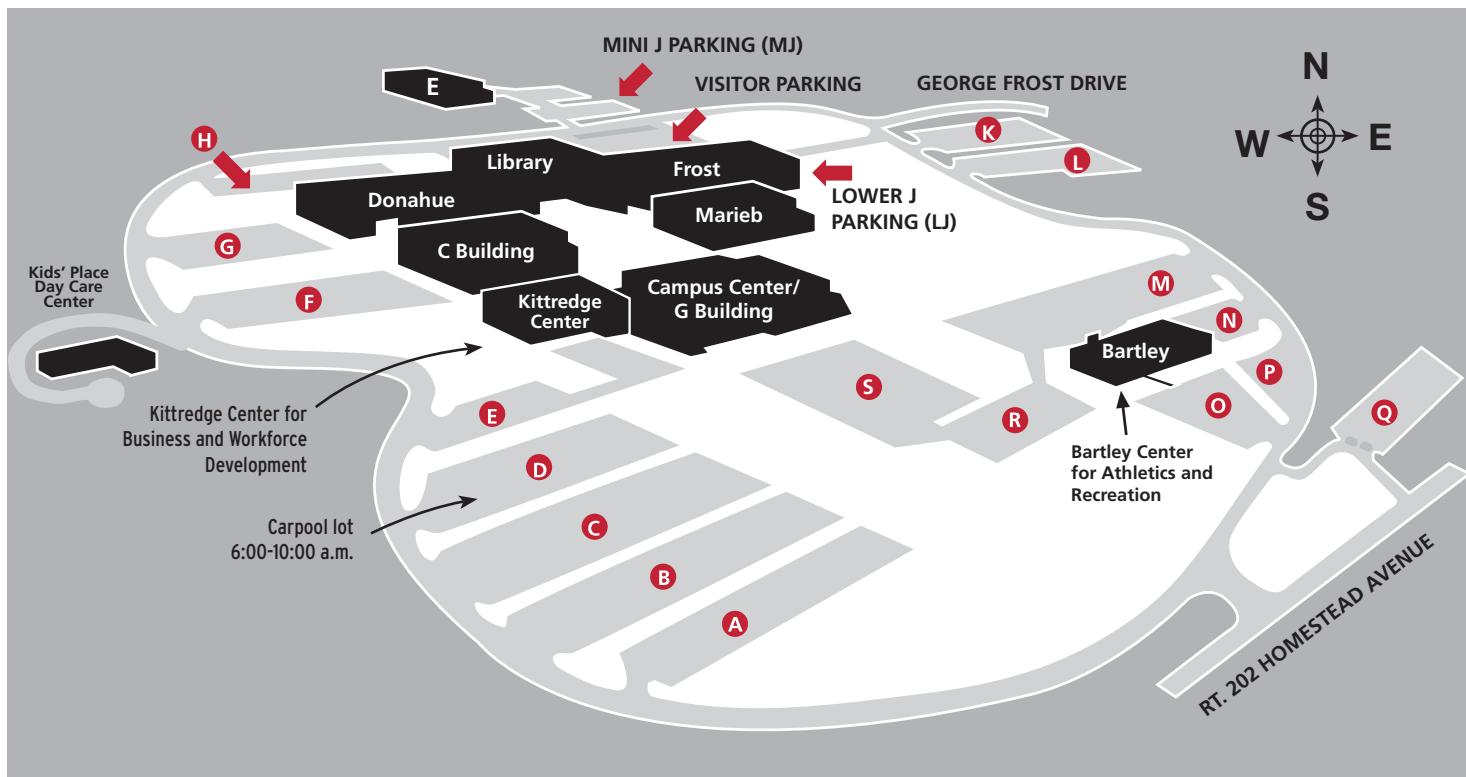

Directions

From the North: I-91 South to Exit 16. Right onto Cherry Street (Route 202). Left at first light onto Homestead Avenue. Right at flashing yellow light.

From the South: I-91 North to Exit 16. Left onto Cherry Street (Route 202). Left at first light onto Homestead Avenue. Right at flashing yellow light.

From the East: Route 90 West to I-91. I-91 North to Exit 16. Left onto Cherry Street (Route 202). Left at first light onto Homestead Avenue. Right at flashing yellow light.

From the West: Route 90 East to I-91. I-91 North to Exit 16. Left onto Cherry Street (Route 202). Left at first light onto Homestead Avenue. Right at flashing yellow light.

HOLYOKE COMMUNITY COLLEGE Parking Map

Parking Lots

Students	Day Parking:	A, B, C, D, M, N, O, P, Q, R, S
	Evening Parking:	A, B, C, D, E, F, H, K, L, M, N, O, P, R, S
Staff, Faculty	Day Parking:	A, B, C, D, E, F, H, M-J, L-J, K, L, M, N, O, P, Q, R, S
	Evening Parking:	A, B, C, D, E, F, G, H, M-J, L-J, K, L, M, N, O, P, R, S
Visitors		E, Visitor's Lot (J)

Students may not park in Visitor's lot at any time.

Parking for persons with disabilities is available in the visitor's lot, G lot, F lot, and the E lot extension. A state plate or placard is required to park in any space designated "Handicapped Parking." Should you need special assistance while at the College, please call (413) 538-7000.